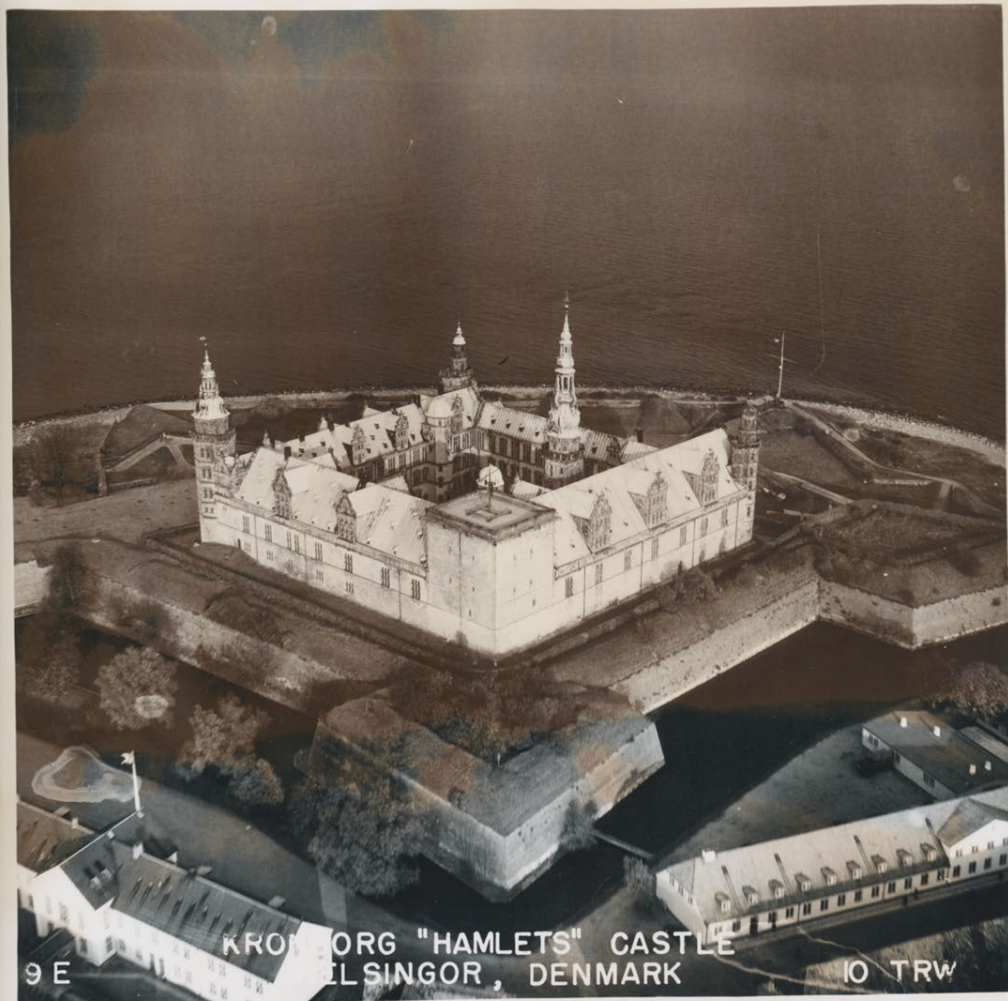

9 E KRONBORG "HAMLETS" CASTLE
HELSINGØR, DENMARK 10 TRW